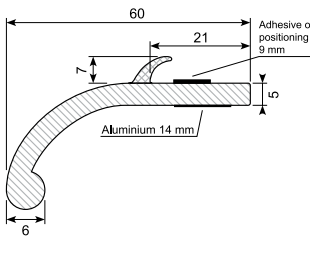

PVC universal wheel arch panel with adhesive. Coil.
Color: Grey / black
Length: 6 m

45.235NG429 *