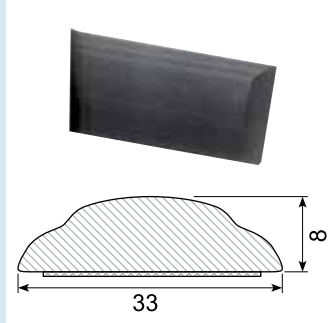

**45.206AL**

Material: PVC gutter with adhesive  
Length: 2 m

**45.224**

Material: White PVC gutter with adhesive  
Length: 25 m

**45.217C \***

Material: Chrome PVC with adhesive  
Length: 5 m

**45.221C \***

Material: Chrome PVC with adhesive  
Length: 5 m

**45.347C \***

Material: Chrome PVC with adhesive  
Length: 5 m

**45.884C \***

Material: Chrome PVC with adhesive  
Length: 5 m

**45.383C \***

Material: Chrome PVC with adhesive  
Length: 5 m

**45.388C \***

Material: Chrome PVC with adhesive  
Length: 5 m

**45.705C \***

Material: Chrome PVC with adhesive  
Length: 5 m

**45.832**

Material: PVC with adhesive  
Length: 25 m

**45.836**

Material: PVC with adhesive  
Length: 25 m

**45.837**

Material: PVC with adhesive  
Length: 25 m  
Hardness: SH 74 - 76  
Density: 1,32

**45.839 \***

Material: PVC with adhesive  
Length: 25 m  
Min. order: 300 m

**45.872**

Material: PVC with adhesive  
Length: 25 m