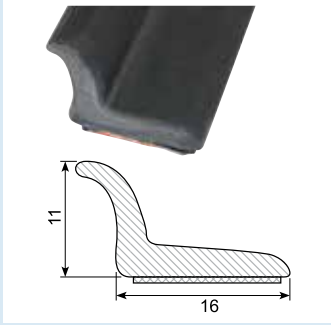

**45.206AL**

Material: PVC gutter with adhesive  
Length: 2 m

**45.224**

Material: White PVC gutter with adhesive  
Length: 25 m

**45.217C \***

Material: Chrome PVC with adhesive  
Length: 5 m

**45.221C \***

Material: Chrome PVC with adhesive  
Length: 5 m

**45.347C \***

Material: Chrome PVC with adhesive  
Length: 5 m

**45.884C \***

Material: Chrome PVC with adhesive  
Length: 5 m

**45.383C \***

Material: Chrome PVC with adhesive  
Length: 5 m

**45.388C \***

Material: Chrome PVC with adhesive  
Length: 5 m

**45.705C \***

Material: Chrome PVC with adhesive  
Length: 5 m

**45.832**

Material: PVC with adhesive  
Length: 25 m

**45.836**

Material: PVC with adhesive  
Length: 25 m

**45.837**

Material: PVC with adhesive  
Length: 25 m  
Hardness: SH 74 - 76  
Density: 1,32

**45.839 \***

Material: PVC with adhesive  
Length: 25 m  
Min. order: 300 m

**45.872**

Material: PVC with adhesive  
Length: 25 m