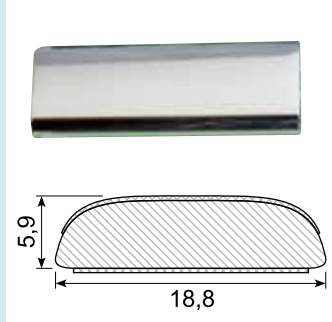

**45.206AL**

Material: PVC gutter with adhesive  
Length: 2 m

**45.224**

Material: White PVC gutter with adhesive  
Length: 25 m

**45.217C \***

Material: Chrome PVC with adhesive  
Length: 5 m

**45.221C \***

Material: Chrome PVC with adhesive  
Length: 5 m

**45.347C \***

Material: Chrome PVC with adhesive  
Length: 5 m

**45.884C \***

Material: Chrome PVC with adhesive  
Length: 5 m

**45.383C \***

Material: Chrome PVC with adhesive  
Length: 5 m

**45.388C \***

Material: Chrome PVC with adhesive  
Length: 5 m

**45.705C \***

Material: Chrome PVC with adhesive  
Length: 5 m

**45.832**

Material: PVC with adhesive  
Length: 25 m

**45.836**

Material: PVC with adhesive  
Length: 25 m

45.980A \*

Material: Chrome PVC with adhesive  
 Length: 25 m  
 Min. order: 500 m

45.980K \*

Material: PVC with adhesive  
 Length: 340 mm  
 Min. order: 1.400 pcs.  
 Example fix lengths

45.980S \*

Length: 25 m  
 Min. order: 500 m