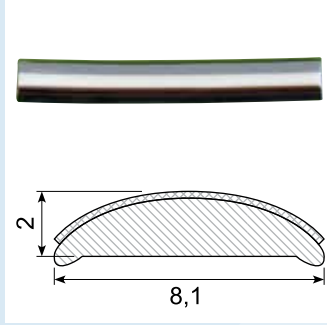

**45.206AL**

Material: PVC gutter with adhesive  
Length: 2 m

**45.224**

Material: White PVC gutter with adhesive  
Length: 25 m

**45.217C \***

Material: Chrome PVC with adhesive  
Length: 5 m

**45.221C \***

Material: Chrome PVC with adhesive  
Length: 5 m

**45.347C \***

Material: Chrome PVC with adhesive  
Length: 5 m

**45.884C \***

Material: Chrome PVC with adhesive  
Length: 5 m

**45.383C \***

Material: Chrome PVC with adhesive  
Length: 5 m

**45.388C \***

Material: Chrome PVC with adhesive  
Length: 5 m

**45.705C \***

Material: Chrome PVC with adhesive  
Length: 5 m

**45.832**

Material: PVC with adhesive  
Length: 25 m

**45.836**

Material: PVC with adhesive  
Length: 25 m

**45.837**

Material: PVC with adhesive  
Length: 25 m  
Hardness: SH 74 - 76  
Density: 1,32

**45.839 \***

Material: PVC with adhesive  
Length: 25 m  
Min. order: 300 m

**45.872**

Material: PVC with adhesive  
Length: 25 m