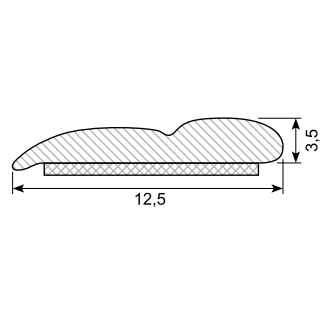

**45.874**

Material: PVC with adhesive  
Length: 25 m

**45.882**

Material: PVC with adhesive  
Length: 50 m

45.886 / 45.886G

Material: Black PVC with adhesive  
 Length: 25 m  
 45.886G: Grey

45.894 \*

Material: PVC with adhesive  
 Length: 25 m  
 Min. order: 300 m

45.980A \*

Material: Chrome PVC with adhesive  
 Length: 25 m  
 Min. order: 500 m

45.980K \*

Material: PVC with adhesive  
 Length: 340 mm  
 Min. order: 1.400 pcs.  
 Example fix lengths

45.980S \*

Length: 25 m  
 Min. order: 500 m

45.102G

Length: 25 m

45.308C / 45.308C-50 \*

Material: Chrome PVC  
 Length: 5 m  
 45.308C-50 (50 m)  
 Min. order: 300 m

45.309C / 45.309C-50 \*

Material: Chrome PVC  
 Length: 5 m  
 45.309C-50 (50 m)  
 Min. order: 300 m

45.216C-50 \*

Material: Chrome PVC  
 Length: 50 m  
 Min. order: 300 m

**45.123 \***

Material: PVC gutter with adhesive  
 Length: 25 m  
 Min. order: 300 m

**45.393 \***

Material: PVC gutter with adhesive  
 Length: 25 m  
 Min. order: 300 m