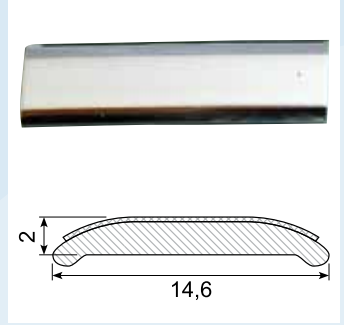

**45.206AL**

Material: PVC gutter with adhesive  
Length: 2 m

**45.224**

Material: White PVC gutter with adhesive  
Length: 25 m

**45.217C \***

Material: Chrome PVC with adhesive  
Length: 5 m

**45.221C \***

Material: Chrome PVC with adhesive  
Length: 5 m

**45.347C \***

Material: Chrome PVC with adhesive  
Length: 5 m

**45.884C \***

Material: Chrome PVC with adhesive  
Length: 5 m

**45.383C \***

Material: Chrome PVC with adhesive  
Length: 5 m

**45.388C \***

Material: Chrome PVC with adhesive  
Length: 5 m

**45.705C \***

Material: Chrome PVC with adhesive  
Length: 5 m

**45.832**

Material: PVC with adhesive  
Length: 25 m

**45.836**

Material: PVC with adhesive  
Length: 25 m

**45.837**

Material: PVC with adhesive  
Length: 25 m  
Hardness: SH 74 - 76  
Density: 1,32

**45.839 \***

Material: PVC with adhesive  
Length: 25 m  
Min. order: 300 m

**45.872**

Material: PVC with adhesive  
Length: 25 m