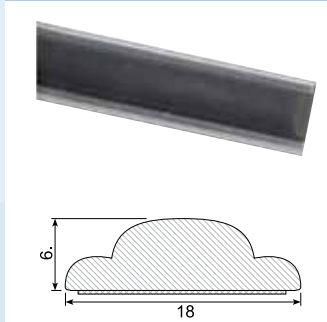

Material: Chrome PVC with adhesive  
Length: 5 m

**45.347C \***

Material: Chrome PVC with adhesive  
Length: 5 m

**45.884C \***

Material: Chrome PVC with adhesive  
Length: 5 m

**45.383C \***

Material: Chrome PVC with adhesive  
Length: 5 m

**45.388C \***

Material: Chrome PVC with adhesive  
Length: 5 m

**45.705C \***

Material: Chrome PVC with adhesive  
Length: 5 m

**45.832**

Material: PVC with adhesive  
Length: 25 m

**45.836**

Material: PVC with adhesive  
Length: 25 m

**45.837**

Material: PVC with adhesive  
Length: 25 m  
Hardness: SH 74 - 76  
Density: 1,32

**45.839 \***

Material: PVC with adhesive  
Length: 25 m  
Min. order: 300 m

**45.872**

Material: PVC with adhesive  
Length: 25 m

**45.874**

Material: PVC with adhesive  
Length: 25 m

**45.882**

Material: PVC with adhesive  
Length: 50 m

45.886 / 45.886G

Material: Black PVC with adhesive  
 Length: 25 m  
 45.886G: Grey

45.894 \*

Material: PVC with adhesive  
 Length: 25 m  
 Min. order: 300 m