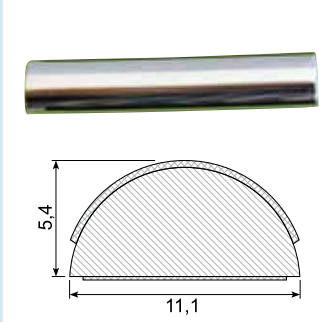

**45.206AL**

Material: PVC gutter with adhesive  
Length: 2 m

**45.224**

Material: White PVC gutter with adhesive  
Length: 25 m

**45.217C \***

Material: Chrome PVC with adhesive  
Length: 5 m

**45.221C \***

Material: Chrome PVC with adhesive  
Length: 5 m

**45.347C \***

Material: Chrome PVC with adhesive  
Length: 5 m

**45.884C \***

Material: Chrome PVC with adhesive  
Length: 5 m

**45.383C \***

Material: Chrome PVC with adhesive  
Length: 5 m

**45.388C \***

Material: Chrome PVC with adhesive  
Length: 5 m

**45.705C \***

Material: Chrome PVC with adhesive  
Length: 5 m

**45.832**

Material: PVC with adhesive  
Length: 25 m

**45.836**

Material: PVC with adhesive  
Length: 25 m

**45.837**

Material: PVC with adhesive  
Length: 25 m  
Hardness: SH 74 - 76  
Density: 1,32

**45.839 \***

Material: PVC with adhesive  
Length: 25 m  
Min. order: 300 m

**45.872**

Material: PVC with adhesive  
Length: 25 m