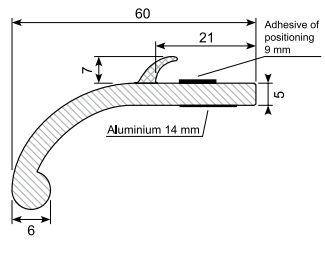

PVC universal wheel arch panel with adhesive. Coil.
Color: Grey / black
Length: 12,5 m

31.4281