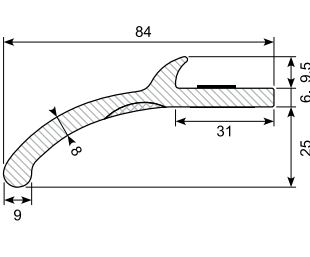

45.216C-50 \*

Material: Chrome PVC  
 Length: 50 m  
 Min. order: 300 m

**45.123 \***

Material: PVC gutter with adhesive  
 Length: 25 m  
 Min. order: 300 m

**45.393 \***

Material: PVC gutter with adhesive  
 Length: 25 m  
 Min. order: 300 m

**45.394 \***

Material: PVC gutter with adhesive  
 Length: 25 m  
 Min. order: 300 m

**45.901 \***

Material: PVC gutter with adhesive  
 Length: 25 m  
 Min. order: 300 m

**45.2031024 \***

PVC universal wheel arch panel with adhesive. Set of 4 pcs.  
 Length: 1,5 m

**45.20511046 \***

PVC universal wheel arch panel with adhesive. Coil.  
 Color: Black  
 Length: 6 m

**45.20511091 \***

PVC universal wheel arch panel with adhesive. Set of 2 pcs.  
 Length: 1,5 m

**45.2051445 \***

PVC universal wheel arch panel with adhesive. Coil.  
 Length: 12,5 m

**45.235N1057 \***

PVC universal wheel arch panel with adhesive. Coil.  
 Color: Black  
 Length: 6 m

**45.235N429 \***

PVC universal wheel arch panel with adhesive. Coil.  
 Color: Black  
 Length: 12,5 m