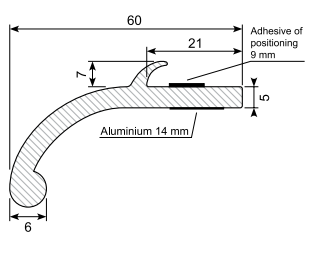

45.216C-50 \*

Material: Chrome PVC  
 Length: 50 m  
 Min. order: 300 m

**45.123 \***

Material: PVC gutter with adhesive  
 Length: 25 m  
 Min. order: 300 m

**45.393 \***

Material: PVC gutter with adhesive  
 Length: 25 m  
 Min. order: 300 m

**45.394 \***

Material: PVC gutter with adhesive  
 Length: 25 m  
 Min. order: 300 m

**45.901 \***

Material: PVC gutter with adhesive  
 Length: 25 m  
 Min. order: 300 m

**45.2031024 \***

PVC universal wheel arch panel with adhesive. Set of 4 pcs.  
 Length: 1,5 m

**45.20511046 \***

PVC universal wheel arch panel with adhesive. Coil.  
 Color: Black  
 Length: 6 m

**45.20511091 \***

PVC universal wheel arch panel with adhesive. Set of 2 pcs.  
 Length: 1,5 m

**45.2051445 \***

PVC universal wheel arch panel with adhesive. Coil.  
 Length: 12,5 m

**45.235N1057 \***

PVC universal wheel arch panel with adhesive. Coil.  
 Color: Black  
 Length: 6 m

**45.235N429 \***

PVC universal wheel arch panel with adhesive. Coil.  
 Color: Black  
 Length: 12,5 m