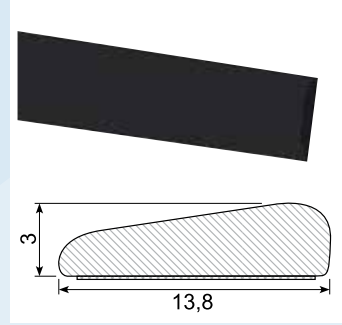

**45.206AL**

Material: PVC gutter with adhesive  
Length: 2 m

**45.224**

Material: White PVC gutter with adhesive  
Length: 25 m

**45.217C \***

Material: Chrome PVC with adhesive  
Length: 5 m

**45.221C \***

**45.837**

Material: PVC with adhesive  
Length: 25 m  
Hardness: SH 74 - 76  
Density: 1,32

**45.839 \***

Material: PVC with adhesive  
Length: 25 m  
Min. order: 300 m

**45.872**

Material: PVC with adhesive  
Length: 25 m

**45.874**

Material: PVC with adhesive  
Length: 25 m

**45.882**

Material: PVC with adhesive  
Length: 50 m

45.886 / 45.886G

Material: Black PVC with adhesive  
 Length: 25 m  
 45.886G: Grey

45.894 \*

Material: PVC with adhesive  
 Length: 25 m  
 Min. order: 300 m

45.980A \*

Material: Chrome PVC with adhesive  
 Length: 25 m  
 Min. order: 500 m

45.980K \*

Material: PVC with adhesive  
 Length: 340 mm  
 Min. order: 1.400 pcs.  
 Example fix lengths

45.980S \*

Length: 25 m  
 Min. order: 500 m