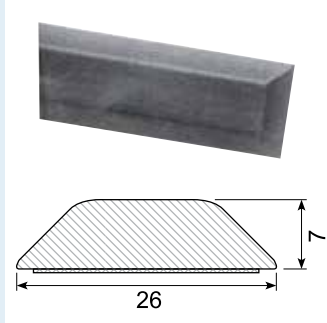

**45.206AL**

Material: PVC gutter with adhesive  
Length: 2 m

**45.224**

Material: White PVC gutter with adhesive  
Length: 25 m

**45.217C \***

Material: Chrome PVC with adhesive  
Length: 5 m

**45.221C \***

Material: Chrome PVC with adhesive  
Length: 5 m

**45.347C \***

Material: Chrome PVC with adhesive  
Length: 5 m

**45.884C \***

Material: Chrome PVC with adhesive  
Length: 5 m

**45.383C \***

Material: Chrome PVC with adhesive  
Length: 5 m

**45.388C \***

Material: Chrome PVC with adhesive  
Length: 5 m

**45.705C \***

Material: Chrome PVC with adhesive  
Length: 5 m

**45.832**

Material: PVC with adhesive  
Length: 25 m

**45.836**

Material: PVC with adhesive  
Length: 25 m

**45.837**

Material: PVC with adhesive  
Length: 25 m  
Hardness: SH 74 - 76  
Density: 1,32

**45.839 \***

Material: PVC with adhesive  
Length: 25 m  
Min. order: 300 m

**45.872**

Material: PVC with adhesive  
Length: 25 m