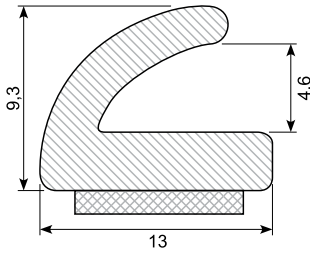

45.980A \*

Material: Chrome PVC with adhesive  
 Length: 25 m  
 Min. order: 500 m

45.980K \*

Material: PVC with adhesive  
 Length: 340 mm  
 Min. order: 1.400 pcs.  
 Example fix lengths

45.980S \*

Length: 25 m  
 Min. order: 500 m

45.102G

Length: 25 m

45.308C / 45.308C-50 \*

Material: Chrome PVC  
 Length: 5 m  
 45.308C-50 (50 m)  
 Min. order: 300 m

45.309C / 45.309C-50 \*

Material: Chrome PVC  
 Length: 5 m  
 45.309C-50 (50 m)  
 Min. order: 300 m

45.216C-50 \*

Material: Chrome PVC  
 Length: 50 m  
 Min. order: 300 m

**45.123 \***

Material: PVC gutter with adhesive  
 Length: 25 m  
 Min. order: 300 m

**45.393 \***

Material: PVC gutter with adhesive  
 Length: 25 m  
 Min. order: 300 m

**45.394 \***

Material: PVC gutter with adhesive  
 Length: 25 m  
 Min. order: 300 m

**45.901 \***

Material: PVC gutter with adhesive  
 Length: 25 m  
 Min. order: 300 m

**45.2031024 \***

PVC universal wheel arch panel with adhesive. Set of 4 pcs.  
 Length: 1,5 m