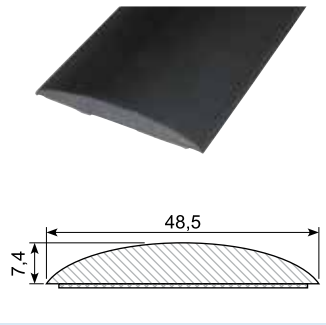

**45.874**

Material: PVC with adhesive  
Length: 25 m

**45.882**

Material: PVC with adhesive  
Length: 50 m

45.886 / 45.886G

Material: Black PVC with adhesive  
 Length: 25 m  
 45.886G: Grey

45.894 \*

Material: PVC with adhesive  
 Length: 25 m  
 Min. order: 300 m

45.980A \*

Material: Chrome PVC with adhesive  
 Length: 25 m  
 Min. order: 500 m

45.980K \*

Material: PVC with adhesive  
 Length: 340 mm  
 Min. order: 1.400 pcs.  
 Example fix lengths

45.980S \*

Length: 25 m  
 Min. order: 500 m