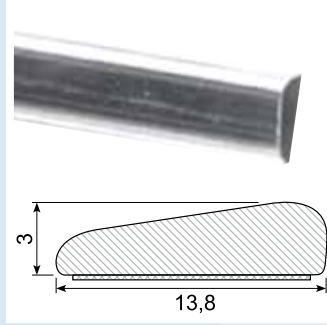

Material: Chrome PVC with adhesive  
Length: 5 m

**45.347C \***

Material: Chrome PVC with adhesive  
Length: 5 m

**45.884C \***

Material: Chrome PVC with adhesive  
Length: 5 m

**45.383C \***

Material: Chrome PVC with adhesive  
Length: 5 m

**45.388C \***

Material: Chrome PVC with adhesive  
Length: 5 m

**45.705C \***

Material: Chrome PVC with adhesive  
Length: 5 m

**45.832**

Material: PVC with adhesive  
Length: 25 m

**45.836**

Material: PVC with adhesive  
Length: 25 m

**45.874**

Material: PVC with adhesive  
Length: 25 m

**45.882**

Material: PVC with adhesive  
Length: 50 m

45.886 / 45.886G

Material: Black PVC with adhesive  
 Length: 25 m  
 45.886G: Grey

45.894 \*

Material: PVC with adhesive  
 Length: 25 m  
 Min. order: 300 m

45.980A \*

Material: Chrome PVC with adhesive  
 Length: 25 m  
 Min. order: 500 m

45.980K \*

Material: PVC with adhesive  
 Length: 340 mm  
 Min. order: 1.400 pcs.  
 Example fix lengths

45.980S \*

Length: 25 m  
 Min. order: 500 m