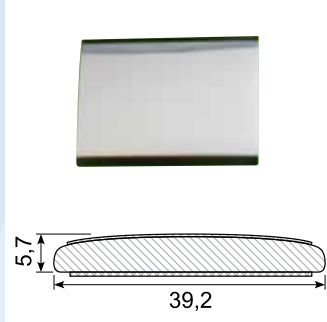

**45.206AL**

Material: PVC gutter with adhesive  
Length: 2 m

**45.224**

Material: White PVC gutter with adhesive  
Length: 25 m

**45.217C \***

Material: Chrome PVC with adhesive  
Length: 5 m

**45.221C \***

Material: Chrome PVC with adhesive  
Length: 5 m

**45.347C \***

Material: Chrome PVC with adhesive  
Length: 5 m

**45.884C \***

Material: Chrome PVC with adhesive  
Length: 5 m

**45.383C \***

Material: Chrome PVC with adhesive  
Length: 5 m

**45.388C \***

Material: Chrome PVC with adhesive  
Length: 5 m

**45.705C \***

Material: Chrome PVC with adhesive  
Length: 5 m

**45.832**

Material: PVC with adhesive  
Length: 25 m

**45.836**

Material: PVC with adhesive  
Length: 25 m

**45.837**

Material: PVC with adhesive  
Length: 25 m  
Hardness: SH 74 - 76  
Density: 1,32

**45.839 \***

Material: PVC with adhesive  
Length: 25 m  
Min. order: 300 m

**45.872**

Material: PVC with adhesive  
Length: 25 m