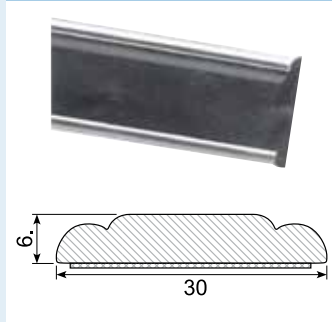

Material: Chrome PVC with adhesive  
Length: 5 m

**45.347C \***

Material: Chrome PVC with adhesive  
Length: 5 m

**45.884C \***

Material: Chrome PVC with adhesive  
Length: 5 m

**45.383C \***

Material: Chrome PVC with adhesive  
Length: 5 m

**45.388C \***

Material: Chrome PVC with adhesive  
Length: 5 m

**45.705C \***

Material: Chrome PVC with adhesive  
Length: 5 m

**45.832**

Material: PVC with adhesive  
Length: 25 m

**45.836**

Material: PVC with adhesive  
Length: 25 m

**45.837**

Material: PVC with adhesive  
Length: 25 m  
Hardness: SH 74 - 76  
Density: 1,32

**45.839 \***

Material: PVC with adhesive  
Length: 25 m  
Min. order: 300 m

**45.872**

Material: PVC with adhesive  
Length: 25 m

**45.874**

Material: PVC with adhesive  
Length: 25 m

**45.882**

Material: PVC with adhesive  
Length: 50 m

45.886 / 45.886G

Material: Black PVC with adhesive  
 Length: 25 m  
 45.886G: Grey

45.894 \*

Material: PVC with adhesive  
 Length: 25 m  
 Min. order: 300 m