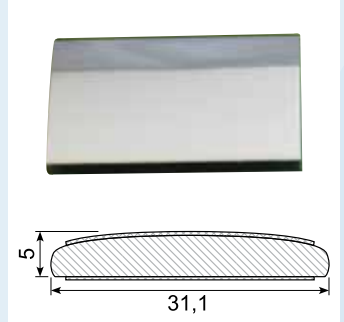

**45.206AL**

Material: PVC gutter with adhesive  
Length: 2 m

**45.224**

Material: White PVC gutter with adhesive  
Length: 25 m

**45.217C \***

Material: Chrome PVC with adhesive  
Length: 5 m

**45.221C \***

Material: Chrome PVC with adhesive  
Length: 5 m

**45.347C \***

Material: Chrome PVC with adhesive  
Length: 5 m

**45.884C \***

Material: Chrome PVC with adhesive  
Length: 5 m

**45.383C \***

Material: Chrome PVC with adhesive  
Length: 5 m

**45.388C \***

Material: Chrome PVC with adhesive  
Length: 5 m

**45.705C \***

Material: Chrome PVC with adhesive  
Length: 5 m

**45.832**

Material: PVC with adhesive  
Length: 25 m

**45.836**

Material: PVC with adhesive  
Length: 25 m

**45.837**

Material: PVC with adhesive  
Length: 25 m  
Hardness: SH 74 - 76  
Density: 1,32

**45.839 \***

Material: PVC with adhesive  
Length: 25 m  
Min. order: 300 m

**45.872**

Material: PVC with adhesive  
Length: 25 m