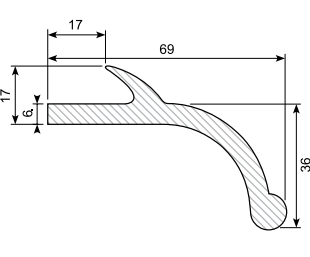

**45.394 \***

Material: PVC gutter with adhesive  
 Length: 25 m  
 Min. order: 300 m

**45.901 \***

Material: PVC gutter with adhesive  
 Length: 25 m  
 Min. order: 300 m

**45.2031024 \***

PVC universal wheel arch panel with adhesive. Set of 4 pcs.  
 Length: 1,5 m

PVC universal wheel arch panel with adhesive. Coil.  
 Length: 12,5 m

**45.235N1057 \***

PVC universal wheel arch panel with adhesive. Coil.  
 Color: Black  
 Length: 6 m

**45.235N429 \***

PVC universal wheel arch panel with adhesive. Coil.  
 Color: Black  
 Length: 12,5 m

**45.235NG1057 \***

PVC universal wheel arch panel with adhesive. Coil.  
 Color: Grey / black  
 Length: 6 m

**45.235NG429 \***

PVC universal wheel arch panel with adhesive. Coil.  
 Color: Grey / black  
 Length: 12,5 m

**31.4281**

Material: EPDM black  
 Hardness: SH 85  
 Length: 2,7 m