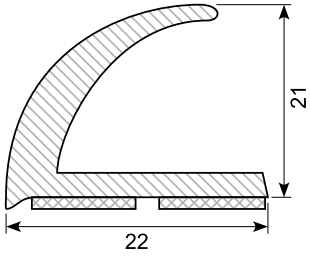

45.980A \*

Material: Chrome PVC with adhesive  
 Length: 25 m  
 Min. order: 500 m

45.980K \*

Material: PVC with adhesive  
 Length: 340 mm  
 Min. order: 1.400 pcs.  
 Example fix lengths

45.980S \*

Length: 25 m  
 Min. order: 500 m

45.102G

Length: 25 m

45.308C / 45.308C-50 \*

Material: Chrome PVC  
 Length: 5 m  
 45.308C-50 (50 m)  
 Min. order: 300 m

45.309C / 45.309C-50 \*

Material: Chrome PVC  
 Length: 5 m  
 45.309C-50 (50 m)  
 Min. order: 300 m

45.216C-50 \*

Material: Chrome PVC  
 Length: 50 m  
 Min. order: 300 m

**45.123 \***

Material: PVC gutter with adhesive  
 Length: 25 m  
 Min. order: 300 m

**45.393 \***

Material: PVC gutter with adhesive  
 Length: 25 m  
 Min. order: 300 m

**45.394 \***

Material: PVC gutter with adhesive  
 Length: 25 m  
 Min. order: 300 m

**45.901 \***

Material: PVC gutter with adhesive  
 Length: 25 m  
 Min. order: 300 m

**45.2031024 \***

PVC universal wheel arch panel with adhesive. Set of 4 pcs.  
 Length: 1,5 m