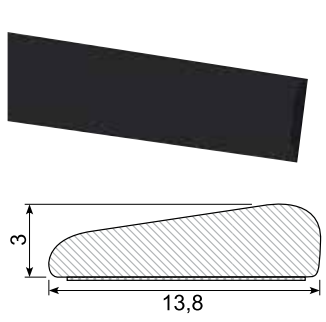

**45.206AL**

Material: PVC gutter with adhesive  
Length: 2 m

**45.224**

Material: White PVC gutter with adhesive  
Length: 25 m

**45.217C \***

Material: Chrome PVC with adhesive  
Length: 5 m

**45.221C \***

**45.874**

Material: PVC with adhesive  
Length: 25 m

**45.882**

Material: PVC with adhesive  
Length: 50 m

45.886 / 45.886G

Material: Black PVC with adhesive  
 Length: 25 m  
 45.886G: Grey

45.894 \*

Material: PVC with adhesive  
 Length: 25 m  
 Min. order: 300 m

45.980A \*

Material: Chrome PVC with adhesive  
 Length: 25 m  
 Min. order: 500 m

45.980K \*

Material: PVC with adhesive  
 Length: 340 mm  
 Min. order: 1.400 pcs.  
 Example fix lengths

45.980S \*

Length: 25 m  
 Min. order: 500 m

45.102G

Length: 25 m

45.308C / 45.308C-50 \*

Material: Chrome PVC  
 Length: 5 m  
 45.308C-50 (50 m)  
 Min. order: 300 m

45.309C / 45.309C-50 \*

Material: Chrome PVC  
 Length: 5 m  
 45.309C-50 (50 m)  
 Min. order: 300 m