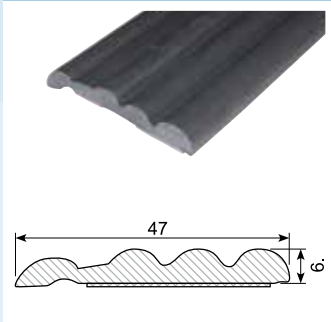

**45.206AL**

Material: PVC gutter with adhesive  
Length: 2 m

**45.224**

Material: White PVC gutter with adhesive  
Length: 25 m

**45.217C \***

Material: Chrome PVC with adhesive  
Length: 5 m

**45.221C \***

Material: Chrome PVC with adhesive  
Length: 5 m

**45.347C \***

Material: Chrome PVC with adhesive  
Length: 5 m

**45.884C \***

Material: Chrome PVC with adhesive  
Length: 5 m

**45.383C \***

Material: Chrome PVC with adhesive  
Length: 5 m

**45.388C \***

Material: Chrome PVC with adhesive  
Length: 5 m

**45.705C \***

Material: Chrome PVC with adhesive  
Length: 5 m

**45.832**

Material: PVC with adhesive  
Length: 25 m

**45.836**

Material: PVC with adhesive  
Length: 25 m

**45.837**

Material: PVC with adhesive  
Length: 25 m  
Hardness: SH 74 - 76  
Density: 1,32

**45.839 \***

Material: PVC with adhesive  
Length: 25 m  
Min. order: 300 m

**45.872**

Material: PVC with adhesive  
Length: 25 m