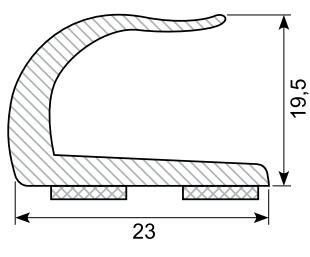

45.980A \*

Material: Chrome PVC with adhesive  
 Length: 25 m  
 Min. order: 500 m

45.980K \*

Material: PVC with adhesive  
 Length: 340 mm  
 Min. order: 1.400 pcs.  
 Example fix lengths

45.980S \*

Length: 25 m  
 Min. order: 500 m

45.102G

Length: 25 m

45.308C / 45.308C-50 \*

Material: Chrome PVC  
 Length: 5 m  
 45.308C-50 (50 m)  
 Min. order: 300 m

45.309C / 45.309C-50 \*

Material: Chrome PVC  
 Length: 5 m  
 45.309C-50 (50 m)  
 Min. order: 300 m

45.216C-50 \*

Material: Chrome PVC  
 Length: 50 m  
 Min. order: 300 m

**45.123 \***

Material: PVC gutter with adhesive  
 Length: 25 m  
 Min. order: 300 m

**45.393 \***

Material: PVC gutter with adhesive  
 Length: 25 m  
 Min. order: 300 m

**45.394 \***

Material: PVC gutter with adhesive  
 Length: 25 m  
 Min. order: 300 m

**45.901 \***

Material: PVC gutter with adhesive  
 Length: 25 m  
 Min. order: 300 m

**45.2031024 \***

PVC universal wheel arch panel with adhesive. Set of 4 pcs.  
 Length: 1,5 m