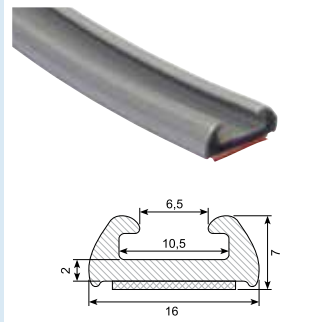

**45.874**

Material: PVC with adhesive  
Length: 25 m

**45.882**

Material: PVC with adhesive  
Length: 50 m

45.886 / 45.886G

Material: Black PVC with adhesive  
 Length: 25 m  
 45.886G: Grey

45.894 \*

Material: PVC with adhesive  
 Length: 25 m  
 Min. order: 300 m

45.980A \*

Material: Chrome PVC with adhesive  
 Length: 25 m  
 Min. order: 500 m

45.980K \*

Material: PVC with adhesive  
 Length: 340 mm  
 Min. order: 1.400 pcs.  
 Example fix lengths

45.980S \*

Length: 25 m  
 Min. order: 500 m

45.102G

Length: 25 m

45.308C / 45.308C-50 \*

Material: Chrome PVC  
 Length: 5 m  
 45.308C-50 (50 m)  
 Min. order: 300 m

45.309C / 45.309C-50 \*

Material: Chrome PVC  
 Length: 5 m  
 45.309C-50 (50 m)  
 Min. order: 300 m