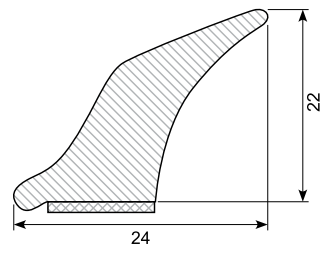

45.102G

Length: 25 m

45.308C / 45.308C-50 \*

Material: Chrome PVC  
 Length: 5 m  
 45.308C-50 (50 m)  
 Min. order: 300 m

45.309C / 45.309C-50 \*

Material: Chrome PVC  
 Length: 5 m  
 45.309C-50 (50 m)  
 Min. order: 300 m

45.216C-50 \*

Material: Chrome PVC  
 Length: 50 m  
 Min. order: 300 m

**45.123 \***

Material: PVC gutter with adhesive  
 Length: 25 m  
 Min. order: 300 m

**45.393 \***

Material: PVC gutter with adhesive  
 Length: 25 m  
 Min. order: 300 m

**45.394 \***

Material: PVC gutter with adhesive  
 Length: 25 m  
 Min. order: 300 m

**45.901 \***

Material: PVC gutter with adhesive  
 Length: 25 m  
 Min. order: 300 m

**45.2031024 \***

PVC universal wheel arch panel with adhesive. Set of 4 pcs.  
 Length: 1,5 m