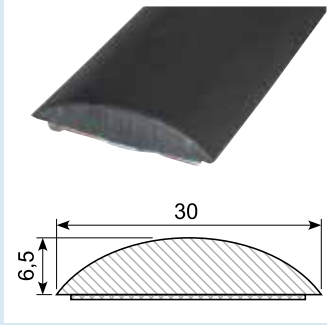

**45.874**

Material: PVC with adhesive  
Length: 25 m

**45.882**

Material: PVC with adhesive  
Length: 50 m

45.886 / 45.886G

Material: Black PVC with adhesive  
 Length: 25 m  
 45.886G: Grey

45.894 \*

Material: PVC with adhesive  
 Length: 25 m  
 Min. order: 300 m

45.980A \*

Material: Chrome PVC with adhesive  
 Length: 25 m  
 Min. order: 500 m

45.980K \*

Material: PVC with adhesive  
 Length: 340 mm  
 Min. order: 1.400 pcs.  
 Example fix lengths

45.980S \*

Length: 25 m  
 Min. order: 500 m