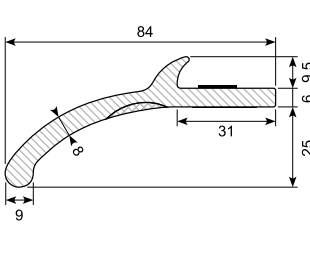

45.216C-50 \*

Material: Chrome PVC  
 Length: 50 m  
 Min. order: 300 m

**45.123 \***

Material: PVC gutter with adhesive  
 Length: 25 m  
 Min. order: 300 m

**45.393 \***

Material: PVC gutter with adhesive  
 Length: 25 m  
 Min. order: 300 m

**45.394 \***

Material: PVC gutter with adhesive  
 Length: 25 m  
 Min. order: 300 m

**45.901 \***

Material: PVC gutter with adhesive  
 Length: 25 m  
 Min. order: 300 m

**45.2031024 \***

PVC universal wheel arch panel with adhesive. Set of 4 pcs.  
 Length: 1,5 m

**45.20511046 \***

PVC universal wheel arch panel with adhesive. Coil.  
 Color: Black  
 Length: 6 m

**45.20511091 \***

PVC universal wheel arch panel with adhesive. Set of 2 pcs.  
 Length: 1,5 m

**45.2051445 \***

PVC universal wheel arch panel with adhesive. Coil.  
 Length: 12,5 m

**45.235N1057 \***

PVC universal wheel arch panel with adhesive. Coil.  
 Color: Black  
 Length: 6 m

**45.235N429 \***

PVC universal wheel arch panel with adhesive. Coil.  
 Color: Black  
 Length: 12,5 m