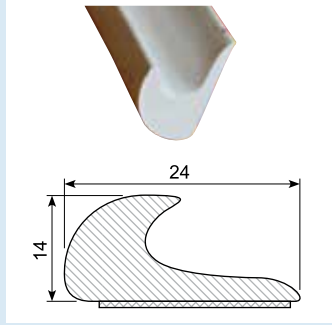

**45.206AL**

Material: PVC gutter with adhesive  
Length: 2 m

**45.224**

Material: White PVC gutter with adhesive  
Length: 25 m

**45.217C \***

Material: Chrome PVC with adhesive  
Length: 5 m

**45.221C \***

Material: Chrome PVC with adhesive  
Length: 5 m

**45.347C \***

Material: Chrome PVC with adhesive  
Length: 5 m

**45.884C \***

Material: Chrome PVC with adhesive  
Length: 5 m

**45.383C \***

Material: Chrome PVC with adhesive  
Length: 5 m

**45.388C \***

Material: Chrome PVC with adhesive  
Length: 5 m

**45.705C \***

Material: Chrome PVC with adhesive  
Length: 5 m

**45.832**

Material: PVC with adhesive  
Length: 25 m

**45.836**

Material: PVC with adhesive  
Length: 25 m