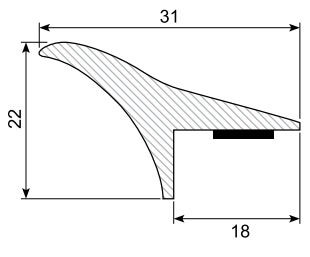

45.216C-50 \*

Material: Chrome PVC  
 Length: 50 m  
 Min. order: 300 m

**45.123 \***

Material: PVC gutter with adhesive  
 Length: 25 m  
 Min. order: 300 m

**45.393 \***

Material: PVC gutter with adhesive  
 Length: 25 m  
 Min. order: 300 m

**45.394 \***

Material: PVC gutter with adhesive  
 Length: 25 m  
 Min. order: 300 m

**45.901 \***

Material: PVC gutter with adhesive  
 Length: 25 m  
 Min. order: 300 m

**45.2031024 \***

PVC universal wheel arch panel with adhesive. Set of 4 pcs.  
 Length: 1,5 m