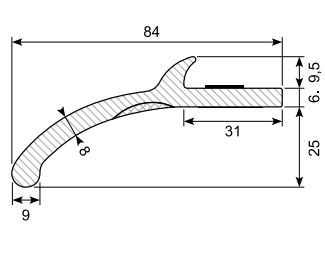

45.216C-50 \*

Material: Chrome PVC  
 Length: 50 m  
 Min. order: 300 m

**45.123 \***

Material: PVC gutter with adhesive  
 Length: 25 m  
 Min. order: 300 m

**45.393 \***

Material: PVC gutter with adhesive  
 Length: 25 m  
 Min. order: 300 m

**45.394 \***

Material: PVC gutter with adhesive  
 Length: 25 m  
 Min. order: 300 m

**45.901 \***

Material: PVC gutter with adhesive  
 Length: 25 m  
 Min. order: 300 m

**45.2031024 \***

PVC universal wheel arch panel with adhesive. Set of 4 pcs.  
 Length: 1,5 m

**45.20511046 \***

PVC universal wheel arch panel with adhesive. Coil.  
 Color: Black  
 Length: 6 m

**45.20511091 \***

PVC universal wheel arch panel with adhesive. Set of 2 pcs.  
 Length: 1,5 m

**45.2051445 \***

PVC universal wheel arch panel with adhesive. Coil.  
 Length: 12,5 m

**45.235N1057 \***

PVC universal wheel arch panel with adhesive. Coil.  
 Color: Black  
 Length: 6 m

**45.235N429 \***

PVC universal wheel arch panel with adhesive. Coil.  
 Color: Black  
 Length: 12,5 m