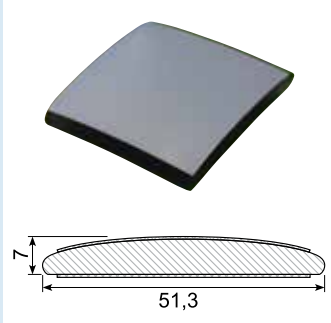

**45.206AL**

Material: PVC gutter with adhesive  
Length: 2 m

**45.224**

Material: White PVC gutter with adhesive  
Length: 25 m

**45.217C \***

Material: Chrome PVC with adhesive  
Length: 5 m

**45.221C \***

Material: Chrome PVC with adhesive  
Length: 5 m

**45.347C \***

Material: Chrome PVC with adhesive  
Length: 5 m

**45.884C \***

Material: Chrome PVC with adhesive  
Length: 5 m

**45.383C \***

Material: Chrome PVC with adhesive  
Length: 5 m

**45.388C \***

Material: Chrome PVC with adhesive  
Length: 5 m

**45.705C \***

Material: Chrome PVC with adhesive  
Length: 5 m

**45.832**

Material: PVC with adhesive  
Length: 25 m

**45.836**

Material: PVC with adhesive  
Length: 25 m

**45.837**

Material: PVC with adhesive  
Length: 25 m  
Hardness: SH 74 - 76  
Density: 1,32

**45.839 \***

Material: PVC with adhesive  
Length: 25 m  
Min. order: 300 m

**45.872**

Material: PVC with adhesive  
Length: 25 m