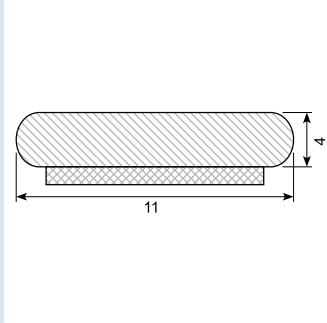

45.102G

Length: 25 m

45.308C / 45.308C-50 \*

Material: Chrome PVC  
 Length: 5 m  
 45.308C-50 (50 m)  
 Min. order: 300 m

45.309C / 45.309C-50 \*

Material: Chrome PVC  
 Length: 5 m  
 45.309C-50 (50 m)  
 Min. order: 300 m

45.216C-50 \*

Material: Chrome PVC  
 Length: 50 m  
 Min. order: 300 m

**45.123 \***

Material: PVC gutter with adhesive  
 Length: 25 m  
 Min. order: 300 m

**45.393 \***

Material: PVC gutter with adhesive  
 Length: 25 m  
 Min. order: 300 m

**45.394 \***

Material: PVC gutter with adhesive  
 Length: 25 m  
 Min. order: 300 m

**45.901 \***

Material: PVC gutter with adhesive  
 Length: 25 m  
 Min. order: 300 m

**45.2031024 \***

PVC universal wheel arch panel with adhesive. Set of 4 pcs.  
 Length: 1,5 m