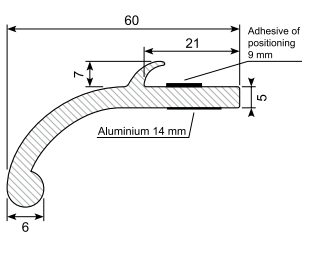

45.216C-50 \*

Material: Chrome PVC  
 Length: 50 m  
 Min. order: 300 m

**45.123 \***

Material: PVC gutter with adhesive  
 Length: 25 m  
 Min. order: 300 m

**45.393 \***

Material: PVC gutter with adhesive  
 Length: 25 m  
 Min. order: 300 m

**45.394 \***

Material: PVC gutter with adhesive  
 Length: 25 m  
 Min. order: 300 m

**45.901 \***

Material: PVC gutter with adhesive  
 Length: 25 m  
 Min. order: 300 m

**45.2031024 \***

PVC universal wheel arch panel with adhesive. Set of 4 pcs.  
 Length: 1,5 m

**45.20511046 \***

PVC universal wheel arch panel with adhesive. Coil.  
 Color: Black  
 Length: 6 m

**45.20511091 \***

PVC universal wheel arch panel with adhesive. Set of 2 pcs.  
 Length: 1,5 m

**45.2051445 \***

PVC universal wheel arch panel with adhesive. Coil.  
 Length: 12,5 m

**45.235N1057 \***

PVC universal wheel arch panel with adhesive. Coil.  
 Color: Black  
 Length: 6 m

**45.235N429 \***

PVC universal wheel arch panel with adhesive. Coil.  
 Color: Black  
 Length: 12,5 m