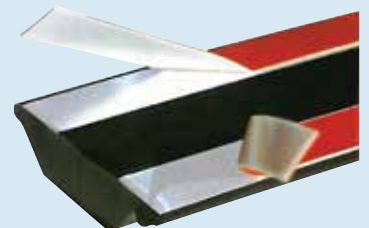

Material: Black PVC with adhesive
Length: 25 m
45.886G: Grey

Material: PVC with adhesive
Length: 25 m
Min. order: 300 m

Material: Chrome PVC with adhesive
Length: 25 m
Min. order: 500 m

Material: PVC with adhesive
Length: 340 mm
Min. order: 1.400 pcs.
Example fix lengths

Length: 25 m
Min. order: 500 m

Length: 25 m

Material: Chrome PVC
Length: 5 m
45.308C-50 (50 m)
Min. order: 300 m

Material: Chrome PVC
Length: 5 m
45.309C-50 (50 m)
Min. order: 300 m

Material: Chrome PVC
Length: 50 m
Min. order: 300 m