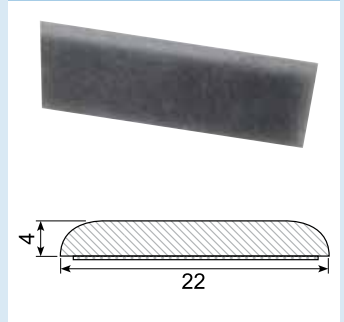

Material: Chrome PVC with adhesive  
Length: 5 m

**45.347C \***

Material: Chrome PVC with adhesive  
Length: 5 m

**45.884C \***

Material: Chrome PVC with adhesive  
Length: 5 m

**45.383C \***

Material: Chrome PVC with adhesive  
Length: 5 m

**45.388C \***

Material: Chrome PVC with adhesive  
Length: 5 m

**45.705C \***

Material: Chrome PVC with adhesive  
Length: 5 m

**45.832**

Material: PVC with adhesive  
Length: 25 m

**45.836**

Material: PVC with adhesive  
Length: 25 m

**45.837**

Material: PVC with adhesive  
Length: 25 m  
Hardness: SH 74 - 76  
Density: 1,32

**45.839 \***

Material: PVC with adhesive  
Length: 25 m  
Min. order: 300 m

**45.872**

Material: PVC with adhesive  
Length: 25 m

**45.874**

Material: PVC with adhesive  
Length: 25 m

**45.882**

Material: PVC with adhesive  
Length: 50 m

45.886 / 45.886G

Material: Black PVC with adhesive  
 Length: 25 m  
 45.886G: Grey

45.894 \*

Material: PVC with adhesive  
 Length: 25 m  
 Min. order: 300 m