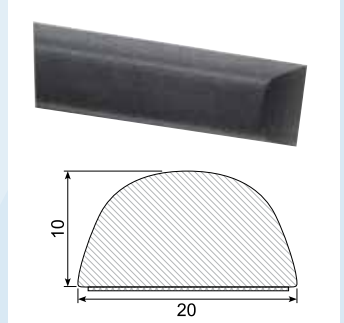

**45.206AL**

Material: PVC gutter with adhesive  
Length: 2 m

**45.224**

Material: White PVC gutter with adhesive  
Length: 25 m

**45.217C \***

Material: Chrome PVC with adhesive  
Length: 5 m

**45.221C \***

Material: Chrome PVC with adhesive  
Length: 5 m

**45.347C \***

Material: Chrome PVC with adhesive  
Length: 5 m

**45.884C \***

Material: Chrome PVC with adhesive  
Length: 5 m

**45.383C \***

Material: Chrome PVC with adhesive  
Length: 5 m

**45.388C \***

Material: Chrome PVC with adhesive  
Length: 5 m

**45.705C \***

Material: Chrome PVC with adhesive  
Length: 5 m

**45.832**

Material: PVC with adhesive  
Length: 25 m

**45.836**

Material: PVC with adhesive  
Length: 25 m

**45.837**

Material: PVC with adhesive  
Length: 25 m  
Hardness: SH 74 - 76  
Density: 1,32

**45.839 \***

Material: PVC with adhesive  
Length: 25 m  
Min. order: 300 m

**45.872**

Material: PVC with adhesive  
Length: 25 m