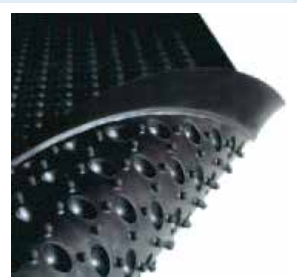

Ergo Dome, god måtte til gunstig pris

Ergo Dome er en slidstærk måtte i naturgummi (SBR).

Den buleformede overflade stimulerer blodcirkulationen hvilket mindsker belastningsskader i ben og ryg.

Ergo dome, good mat at low prices.

Ergo dome is a durable mat of natural rubber (SBR).

The bulge-shaped surface stimulates blood circulation, which reduces stress injuries in the legs and back.

Art.	Name	Color	Size (m)	Weight (kg)
38.410200	Ergo Dome	Sort	0,6 x 0,9	3,2
38.410201	Ergo Dome	Sort	0,9 x 1,2	4
38.410203	Ergo Dome Puzzle midterstykke	Sort	0,9 x 1,2	4
38.410202	Ergo Dome Puzzle, endestykke	Sort	0,9 x 1,2	4

Puzzle er med sorte kanter, og det er muligt at samle 2 endestykker til f.eks. 2,4 m

Puzzle is with black borders, and it is possible to assemble two end pieces, for example 2.4 m.

Kan skaffes i oliebestandig NBR /
Obtained in oil resistant NBR
0,6 x 0,9 m
0,9 x 1,2 m