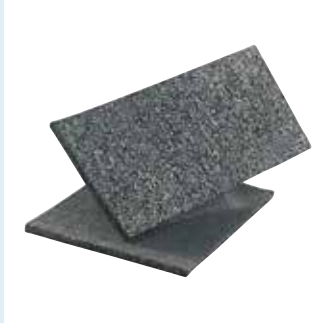

38.14572 *

Anti slip plade. Gummigranulat.
Anti slip plate. Rubber granules.
8 x 500 x 5000 mm
Min. order: 5 m