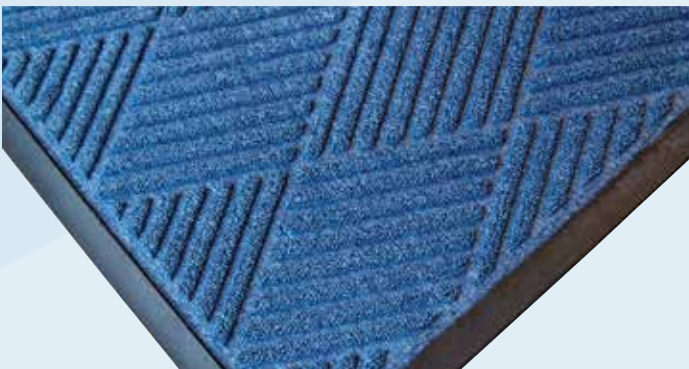

Smudsmåtter diamond blue / mat diamond blue

Art.	Color	Size (m)
38.623750	Blue	0,9 x 1,5
38.623752	Blue	0,6 x 0,9
38.623764	Blue	1,2 x 1,8

Dørmåtte blå, polypropylen med gummiskråkant. Kan spules med højtryksrensere.

Blue mat, polypropylene with rubber beveled edge. Can be flushed with high-pressure cleaner.

Kan skaffes i grå / Obtained in grey