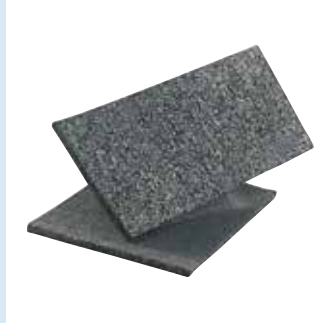

38.14124 *

Anti slip plade. Gummigranulat.
Anti slip plate. Rubber granules.
8 x 100 x 200 mm
Min. order: 300